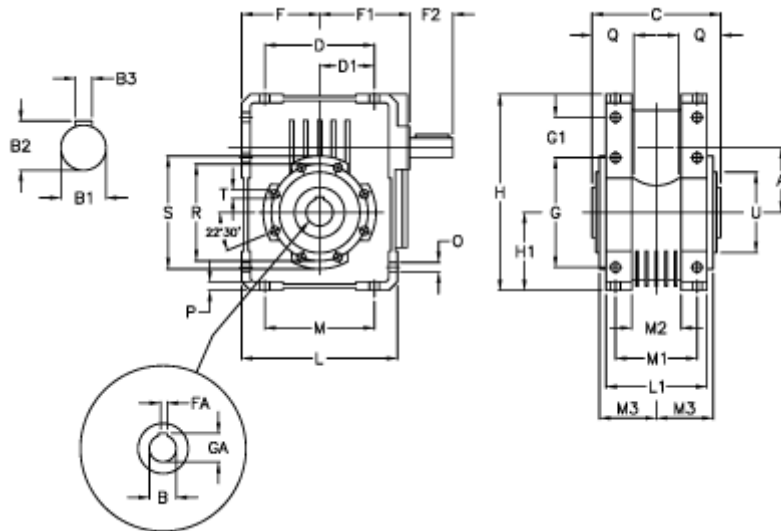

Article number: 3922110010700

Description: Worm gear with solid input shaft  
W 110U-10-HS unassembled

## Measures

A = 110.10	Description = W 110U-xx-HS	H = 308.0	O = 14.0
B = 42	F = 125.0	H1 = 125.0	P = 14
B1 = 25	F1 = 157.0	L = 250	Q = 45
B2 = 28.0	F2 = 60	L1 = 143	R = 165
B3 = 8	FA = 12	M = 184	S = 200
C = 155	G = 184	M1 = 115	T = M12x19
D = 174.0	G1 = 58.0	M2 = 69	U = 130
D1 = 82.0	GA = 45.3	M3 = 73.0	